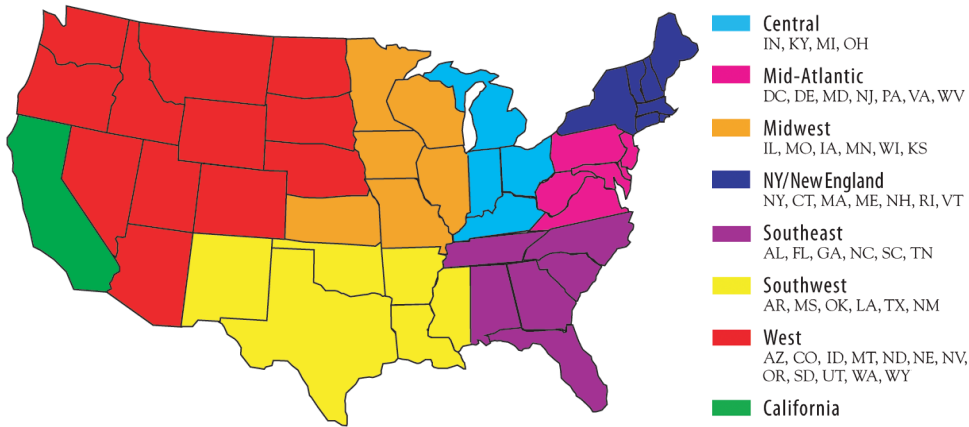

For 4 or more regions, contact John Williams at 800-644-3561, ext. 201.

PTO TODAY[®]

Features

- High quality, glossy stock
- 4-color, front and back
- Large size insert
- Full bleeds

In a survey of school parent group leaders:

70%

say their parent group is

MORE LIKELY TO CHOOSE A VENDOR

that comes from a PTO Today resource

PTO Today Idea Pack

Rate Card

Distribution

National distribution to all 83,000-plus K-8 schools, plus a bonus distribution to an additional 4,000 active parent group leaders for total national distribution of 87,000. Regional distribution averages 10,500 per region.